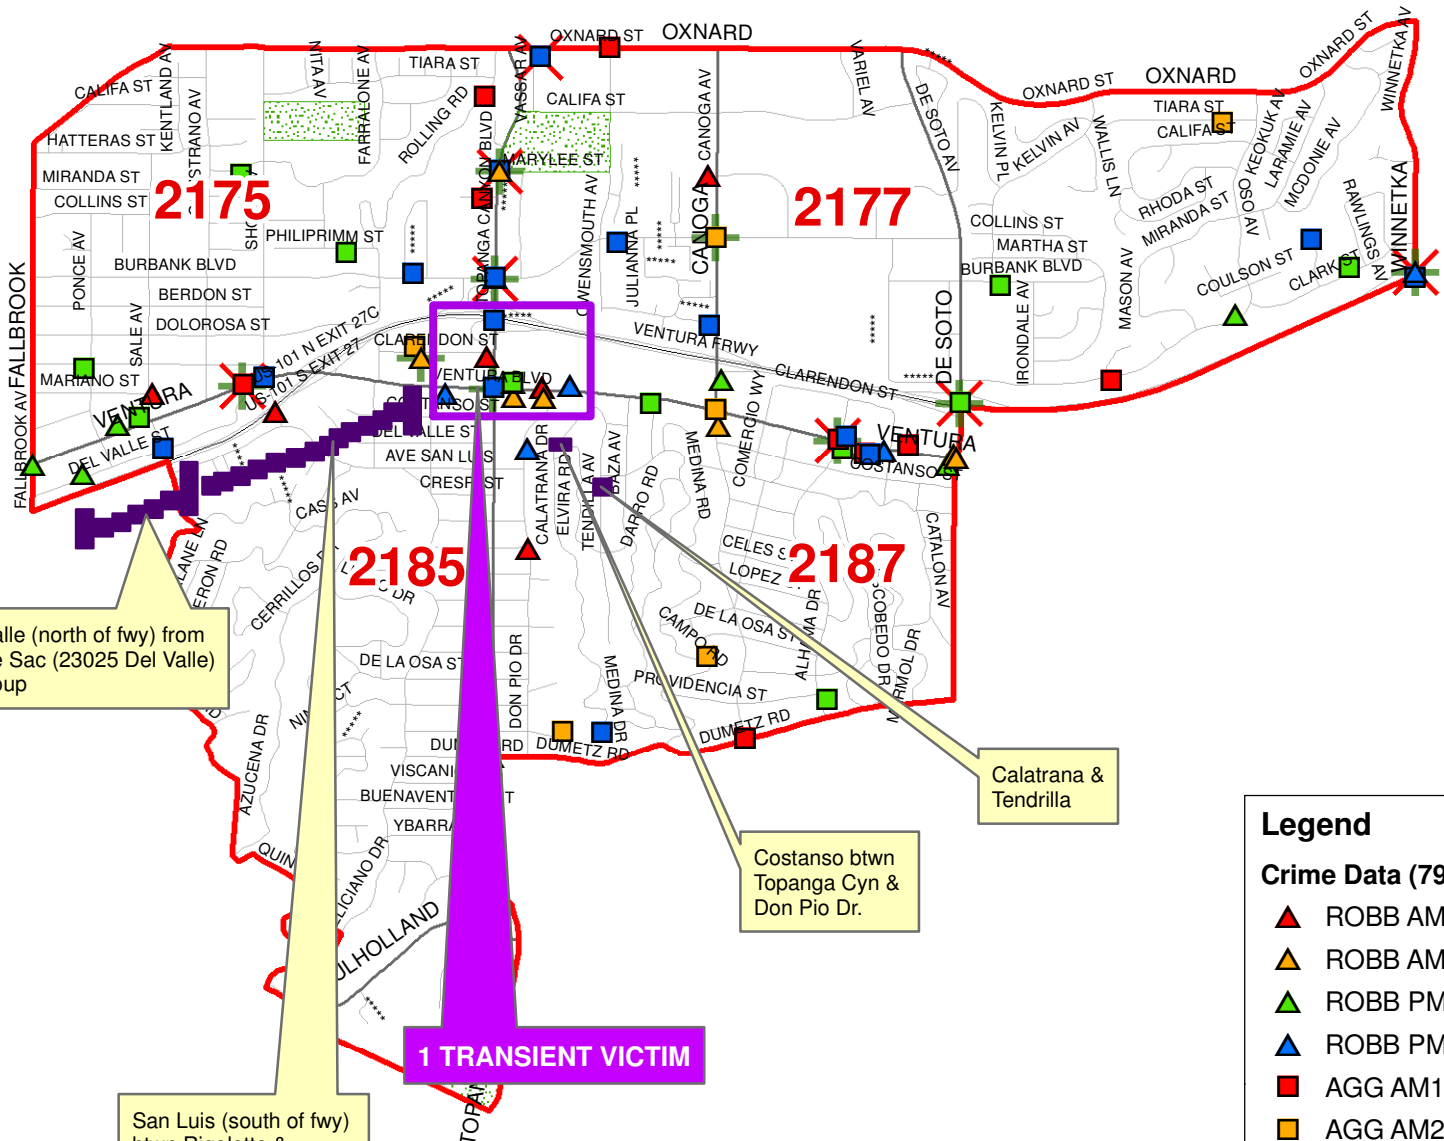

## 24 months period 01/26/19 – 01/25/21

CRIME	QTY
OVERALL	38
AGGS	16
ROBBERY	22

- 7 TRANSIENTS RELATED, 30 STRANGERS, 8 KNOWN
- PREMISE: STREET/PARKWAYS - 5, PARKING LOT-4, CONDO/TOWNHOUSE – 4, SIDEWALK – 1, DRIVEWAY – 1, BUSINESS - 23

# Topanga Cyn Blvd & Ventura FWY (Perimeters: Ventura FWY to Costanso St & Glade to Owensmouth Ave) Violent Crimes (11) 01/26/19 - 01/25/20 (3 AGGS , 8 Robberies)

# Topanga Cyn Blvd & Ventura FWY

(Perimeters: Ventura FWY to Costanso St & Glade to Owensmouth Ave)

## Violent Crimes (11)

01/26/19 - 01/25/20

(3 AGGS , 8 Robberies)

Del Valle (north of fwy) from Cul de Sac (23025 Del Valle) to Shoup

San Luis (south of fwy) btwn Rigoletto & Calderon Rd

1 TRANSIENT VICTIM