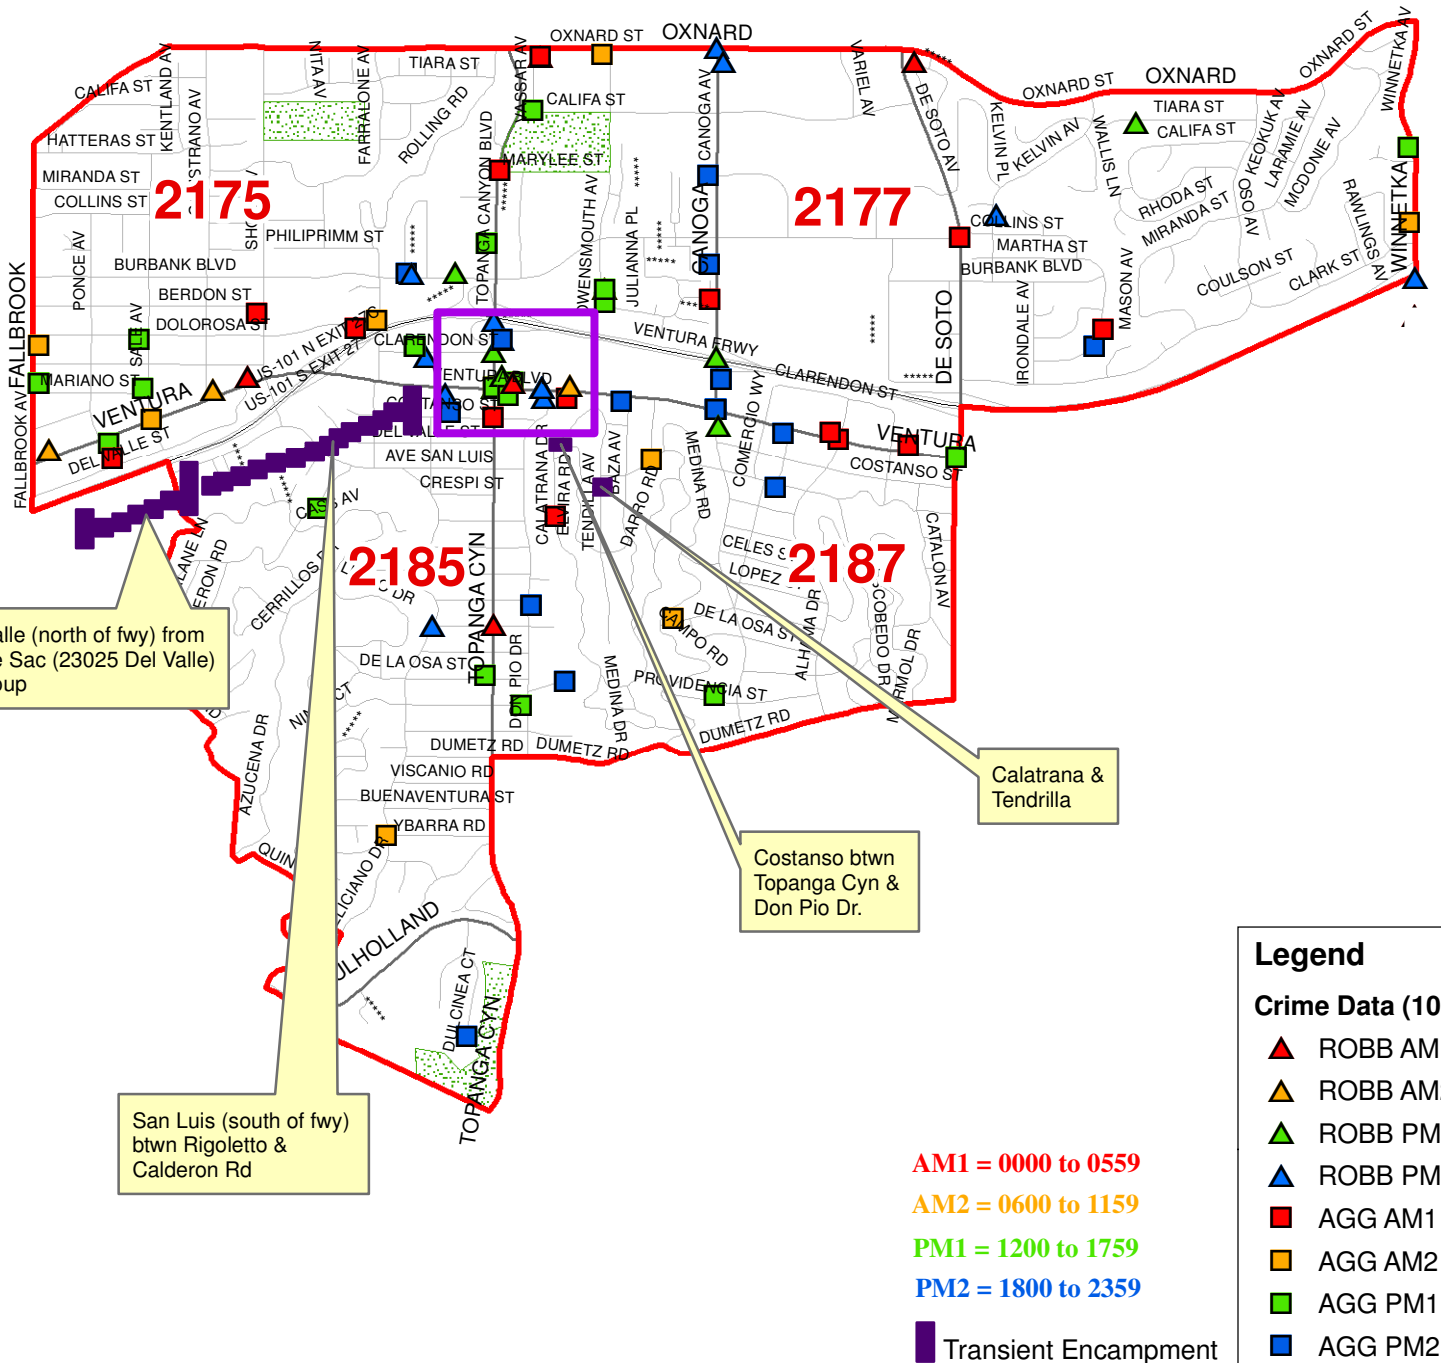

## 24 months period 01/26/19 – 01/25/21

CRIME	QTY
OVERALL	38
AGGS	16
ROBBERY	22

- 7 TRANSIENTS RELATED, 30 STRANGERS, 8 KNOWN
- PREMISE: STREET/PARKWAYS - 5, PARKING LOT-4, CONDO/TOWNHOUSE – 4, SIDEWALK – 1, DRIVEWAY – 1, BUSINESS - 23

## Violent Crimes (11)

01/26/19 - 01/25/20

(3 AGGS , 8 Robberies)

Del Valle (north of fwy) from Cul de Sac (23025 Del Valle) to Shoup

San Luis (south of fwy) btwn Rigoletto & Calderon Rd

1 TRANSIENT VICTIM

Costanso btwn Topanga Cyn & Don Pio Dr.

Calatrana & Tendrilla

- AM1 = 0000 to 0559
- AM2 = 0600 to 1159
- PM1 = 1200 to 1759
- PM2 = 1800 to 2359
- Transient Encampment

**Legend**

**Crime Data (79)**

- ▲ ROBB AM1 (7)
- ▲ ROBB AM2 (8)
- ▲ ROBB PM1 (7)
- ▲ ROBB PM2 (8)
- AGG AM1 (13)
- AGG AM2 (8)
- AGG PM1 (11)
- AGG PM2 (17)
- ⊕ Transient-V
- ⊗ Transient-S

## Violent Crimes (27)

01/26/20 - 01/25/21

(13 AGGS , 14 Robberies)

Del Valle (north of fwy) from Cul de Sac (23025 Del Valle) to Shoup

San Luis (south of fwy) btwn Rigoletto & Calderon Rd

Costanso btwn Topanga Cyn & Don Pio Dr.