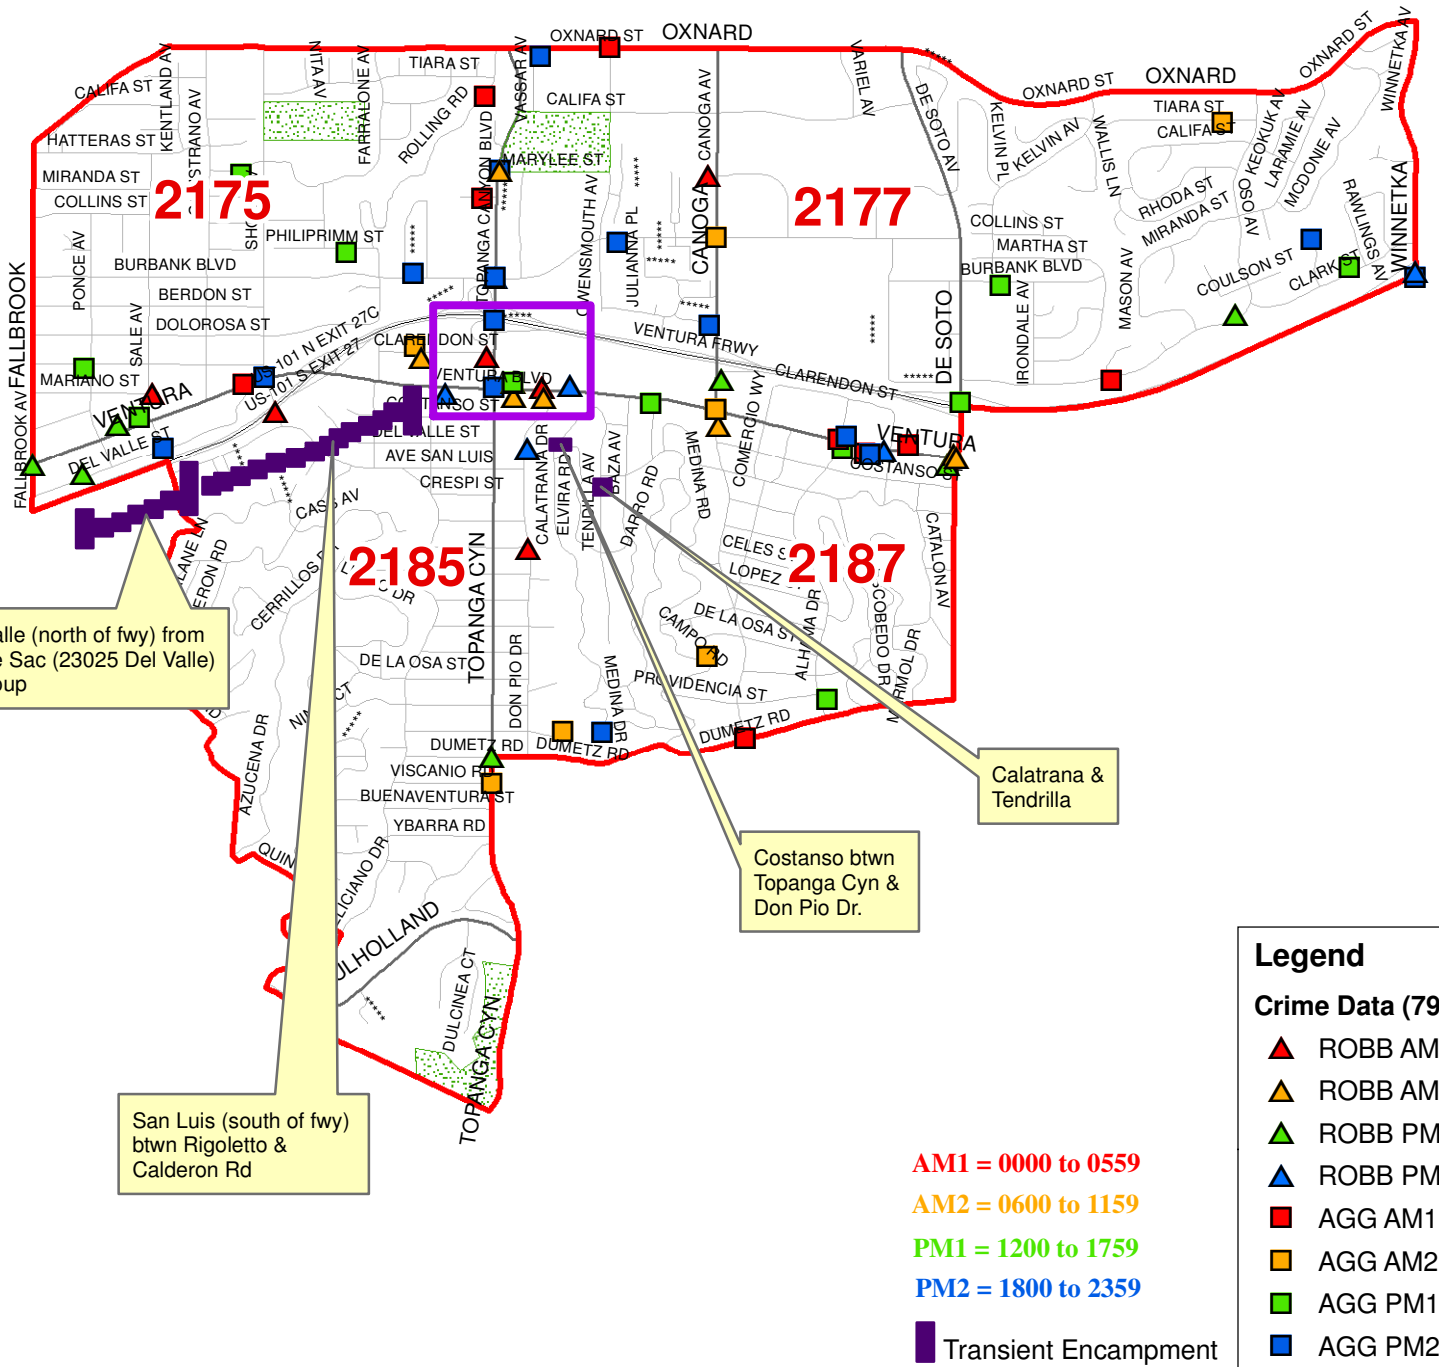

# TOPANGA CYN & VENTURA 12 months to 12 months Analysis

(Perimeters: Ventura FWY to Costanso St & Glade to Owensmouth Ave)

## 24 months period 01/26/19 – 01/25/21

CRIME	QTY
OVERALL	38
AGGS	16
ROBBERY	22

- 7 TRANSIENTS RELATED, 30 STRANGERS, 8 KNOWN
- PREMISE: STREET/PARKWAYS - 5, PARKING LOT-4, CONDO/TOWNHOUSE – 4, SIDEWALK – 1, DRIVEWAY – 1, BUSINESS - 23

## 12 months comparison 01/26/19 – 01/25/20 VS 01/26/20 - 01/25/21

CRIME	01/26/19 – 01/25/20	01/26/20 – 01/25/21	PERCENT CHANGE
OVERALL	11	27	145%
AGGS	3	13	333%
ROBBERY	8	14	75%
Transient related incidents	1 (AGG) <b>9.1% of total crimes</b>	6 (5 AGGS, 1 ROBB) <small>(1 OF THE AGGS IS TRANSIENT ON TRANSIENT)</small> <b>22.2% of total crimes</b>	500%

# Topanga Cyn Blvd & Ventura FWY (Perimeters: Ventura FWY to Costanso St & Glade to Owensmouth Ave) Violent Crimes (11) 01/26/19 - 01/25/20 (3 AGGS , 8 Robberies)